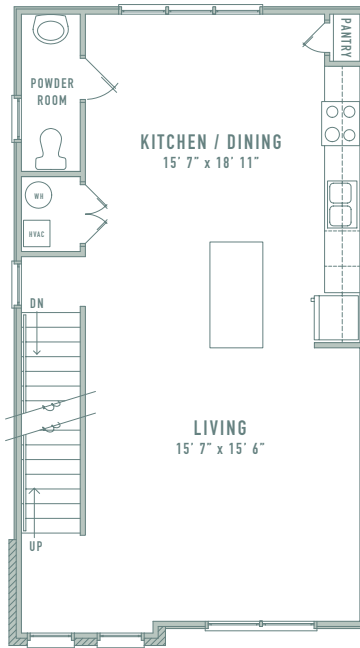

SECOND FLOOR