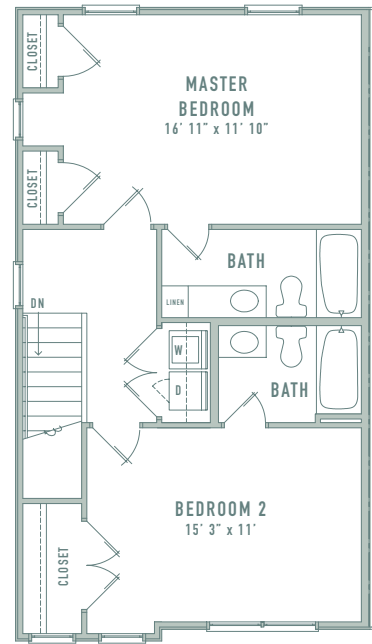

THIRD FLOOR