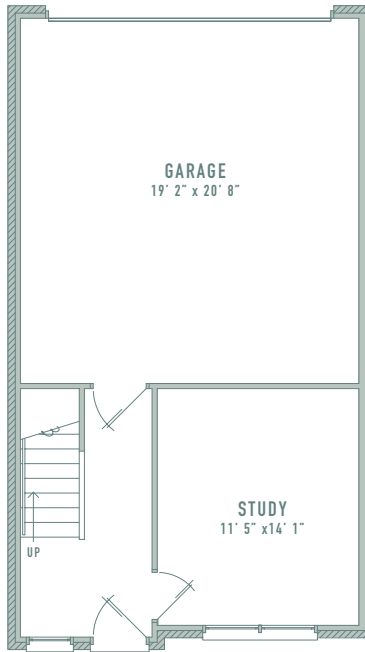

FIRST FLOOR