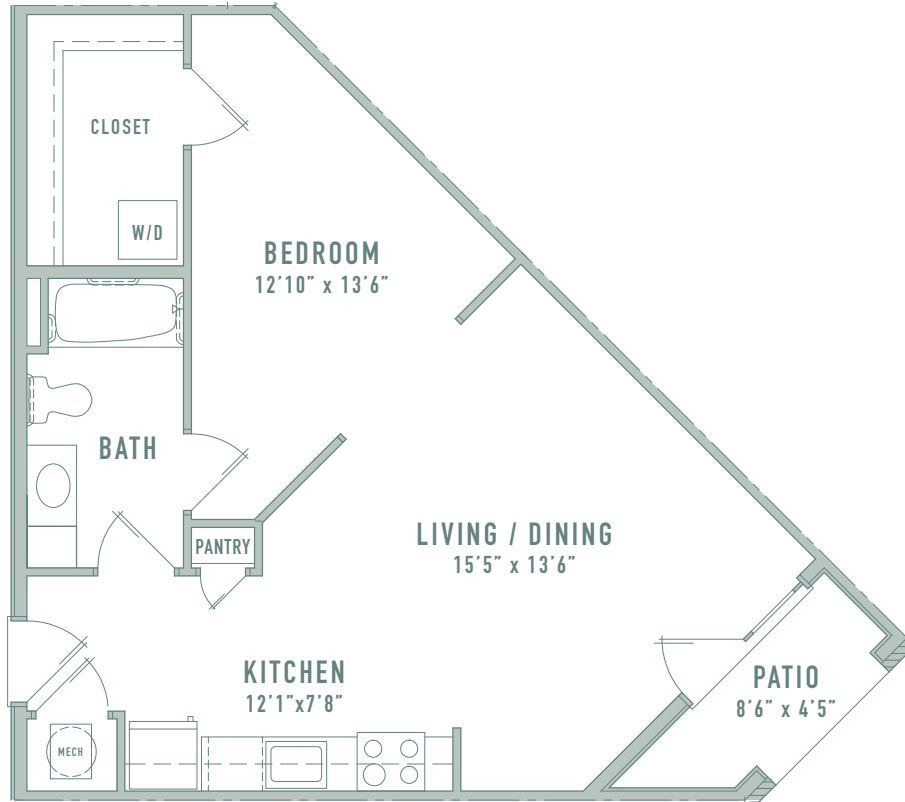

FLAT

BR

BA

SQ FT

OTTAWA

STUDIO

1

636

BUILDING : 1

+ 37 SQ FT PATIO

FLOOR 1

111