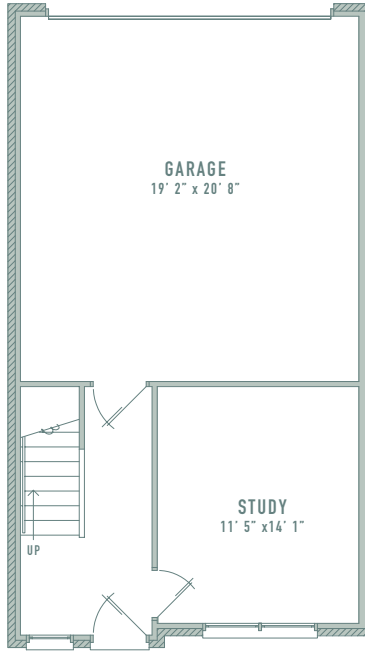

FIRST FLOOR