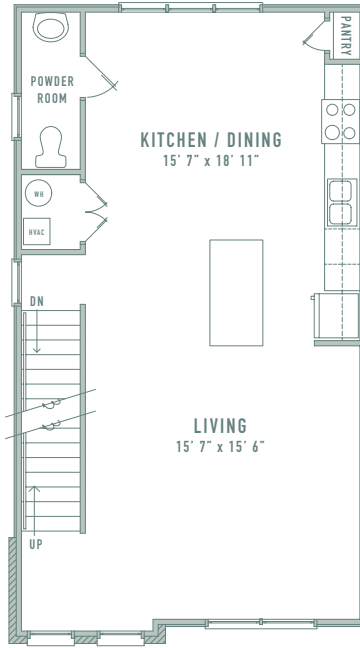

SECOND FLOOR