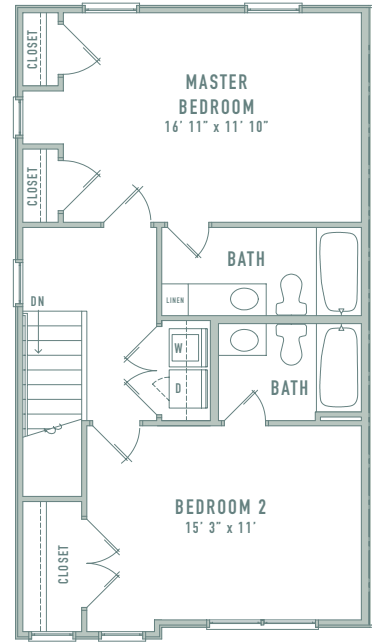

THIRD FLOOR